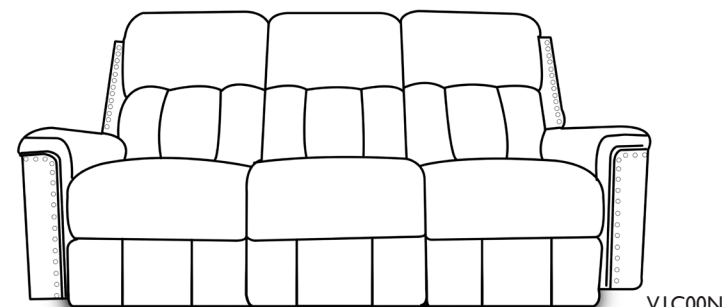

V1C00

V1C00N