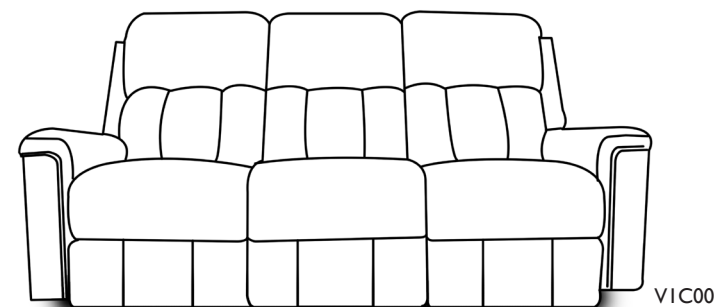

Features

Cushions/Backs

Cushions/Back/Semi-Attached

Cushions/Seat

Fabric Types Available

Legs/Plastic

Options/Available

(Additional Charge)

Power

Seat Construction

Seating/Tight

Trim/Brass Nails

Webbing w/ Sinuous Wire

Polyester fiber fill - *Zipper Access*

Block Foam with polyester fiber wrap

Bodies

Integral part of frame with glide

- **PM:** Power available on V1C01, V1C01N, V1C03, V1C03N, V1C32, V1C32N, V1C52, V1C52N

- **PB:** Battery Pack available on all pieces except -70

V1C00H/HN: Standard

Sinuous Wire

Standard

Standard on N Version only